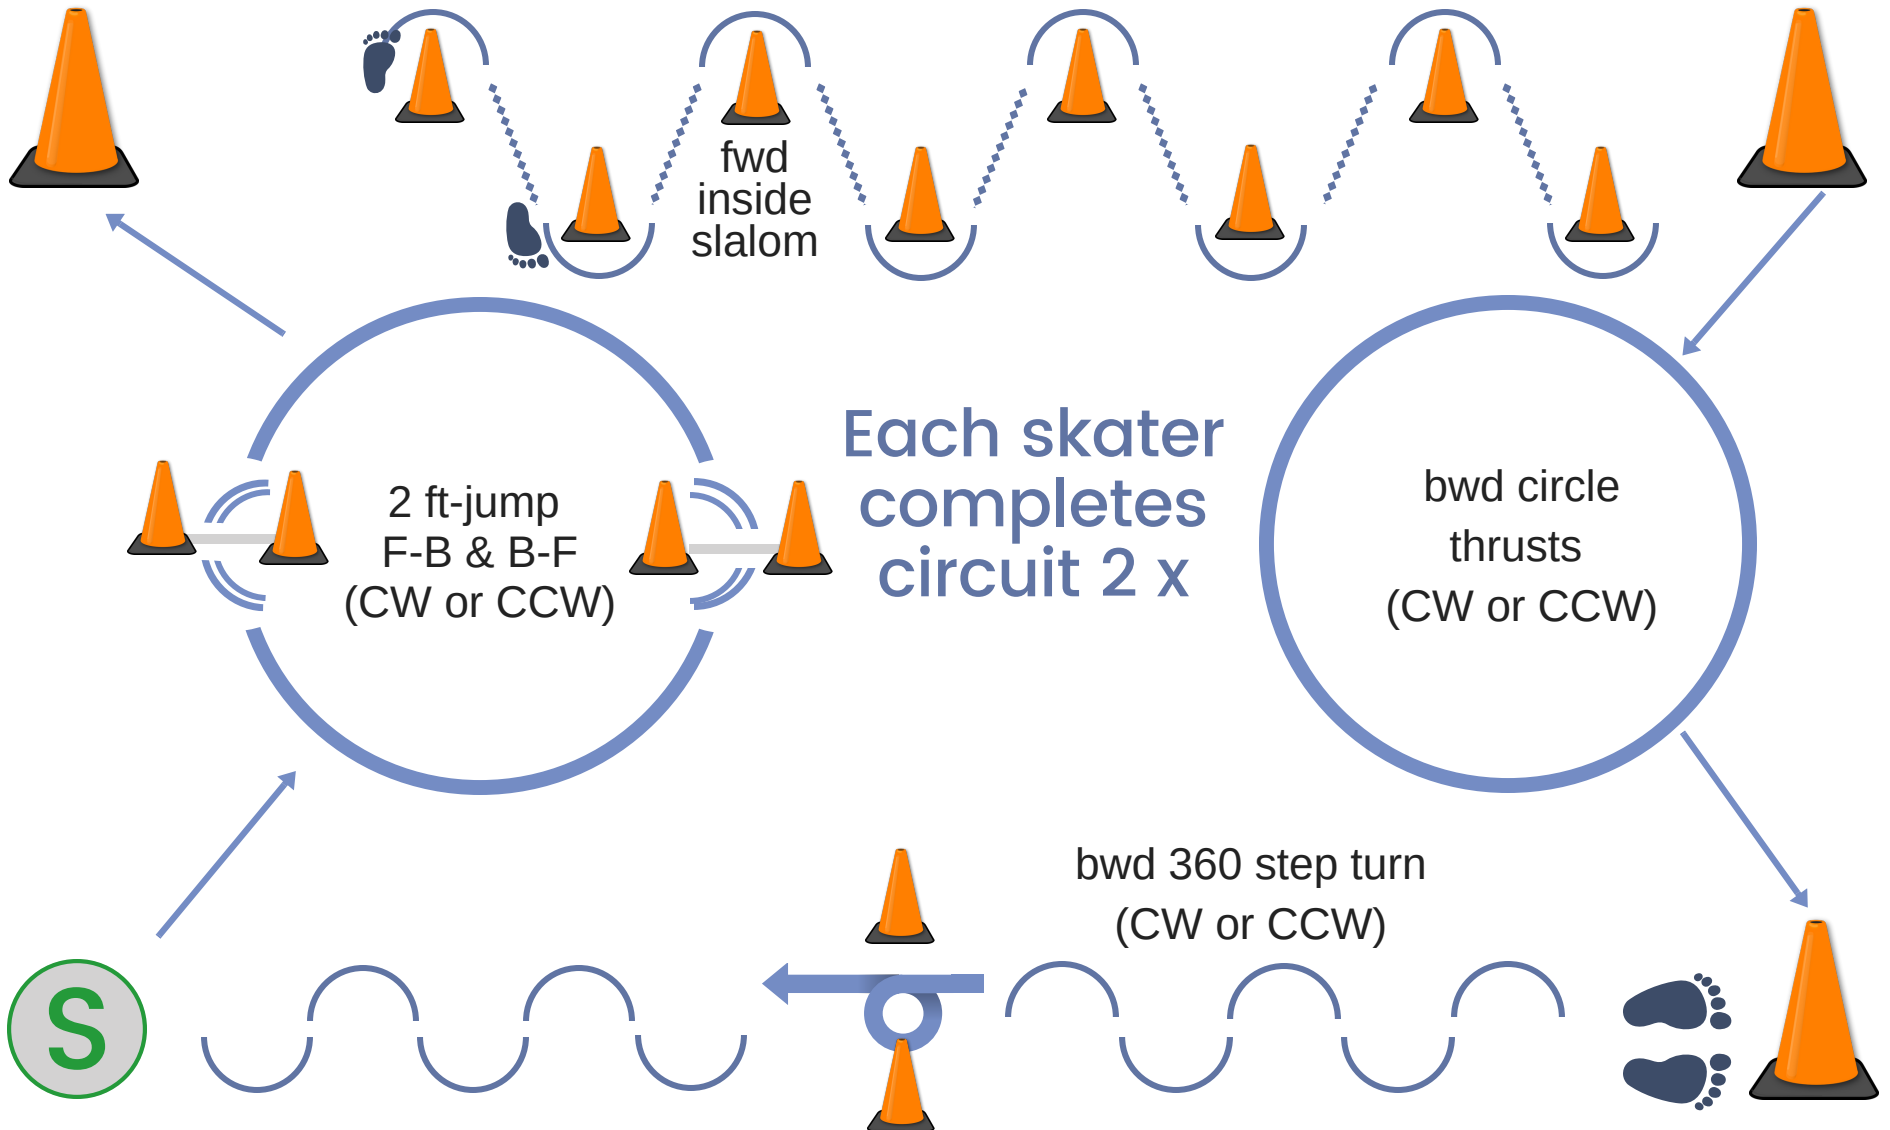

CANSKATE STAGE 4

Frozen
Fest

SKATECANADA
LETHBRIDGE SKATING CLUB