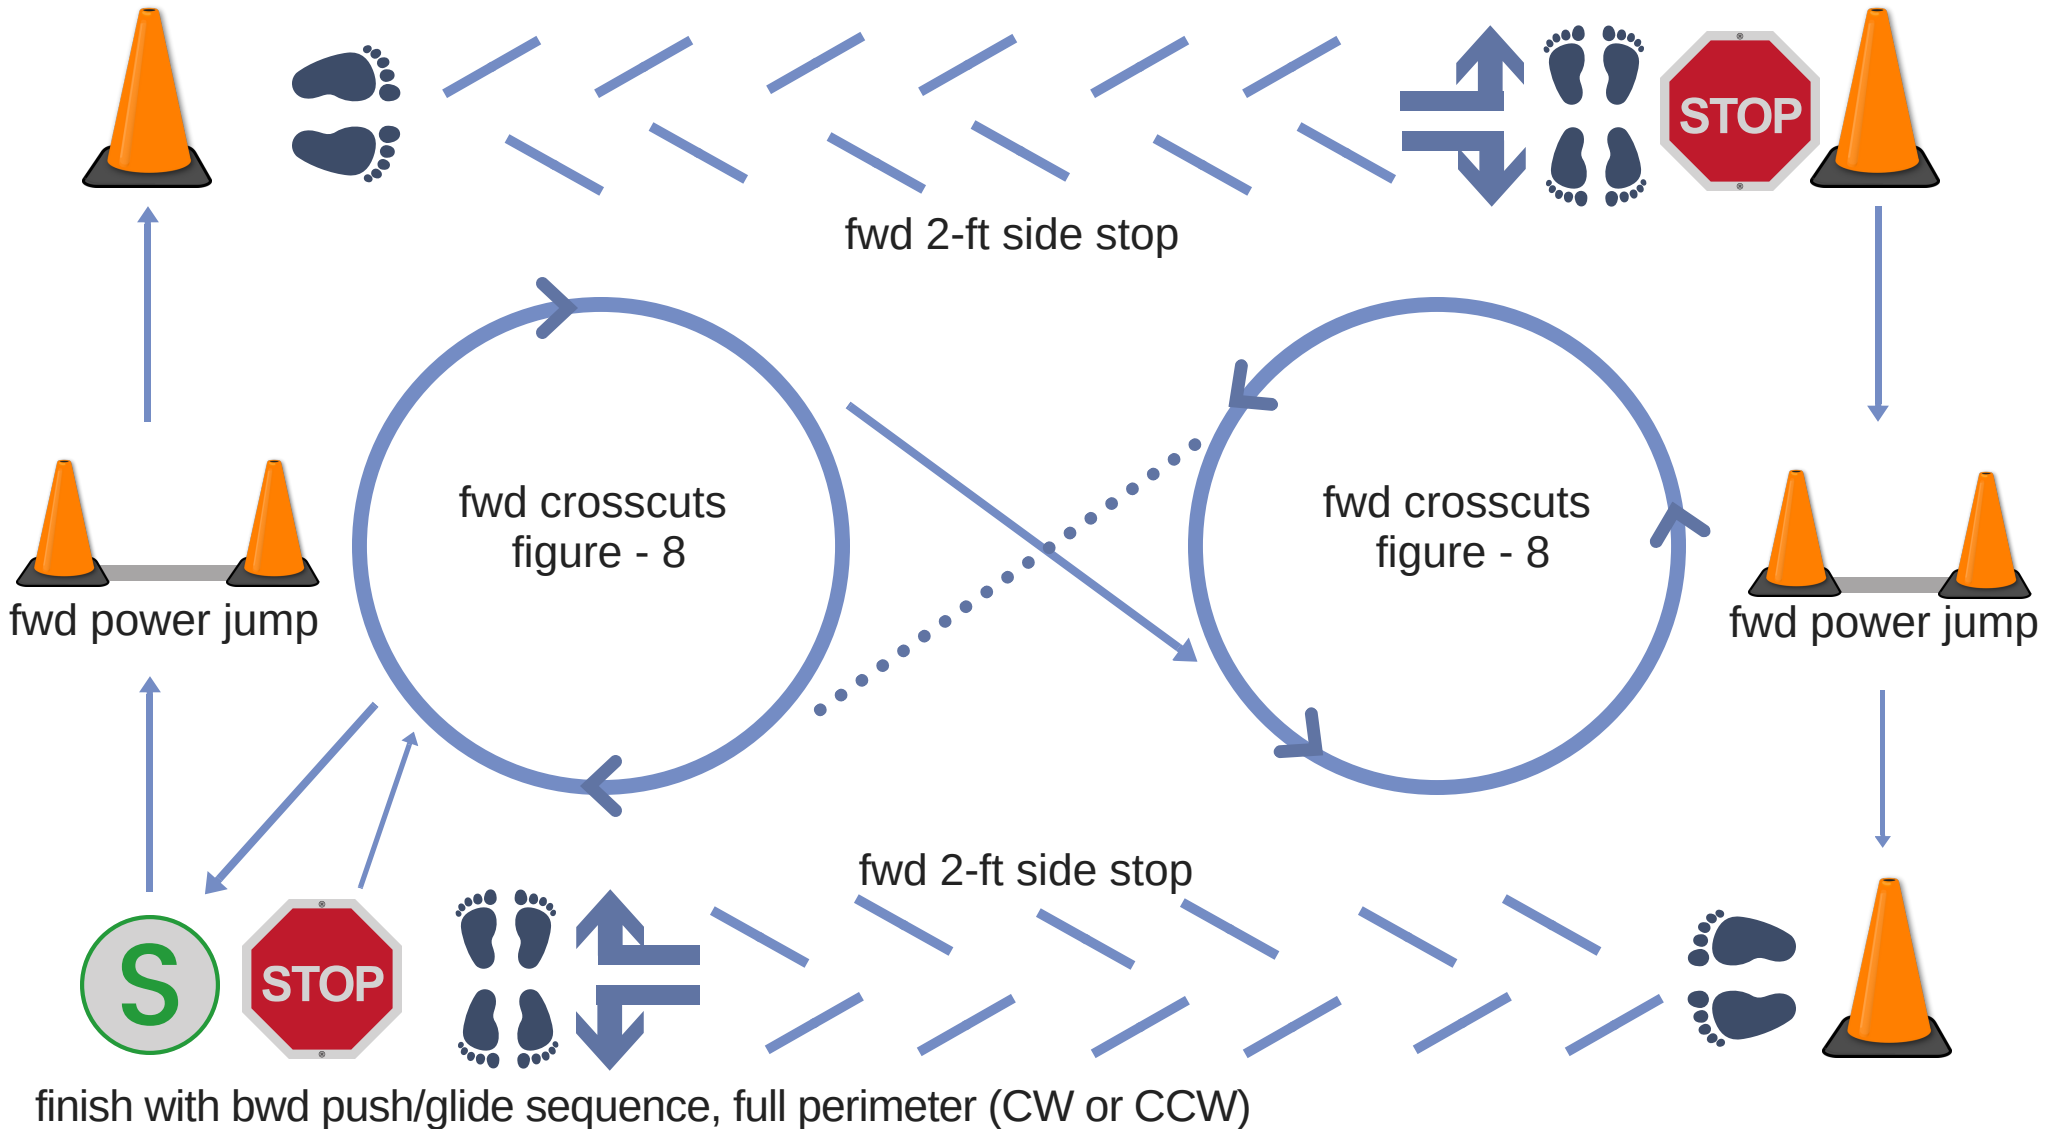

CANSKATE STAGE 5

Frozen
Fest

SKATECANADA
LETHBRIDGE SKATING CLUB