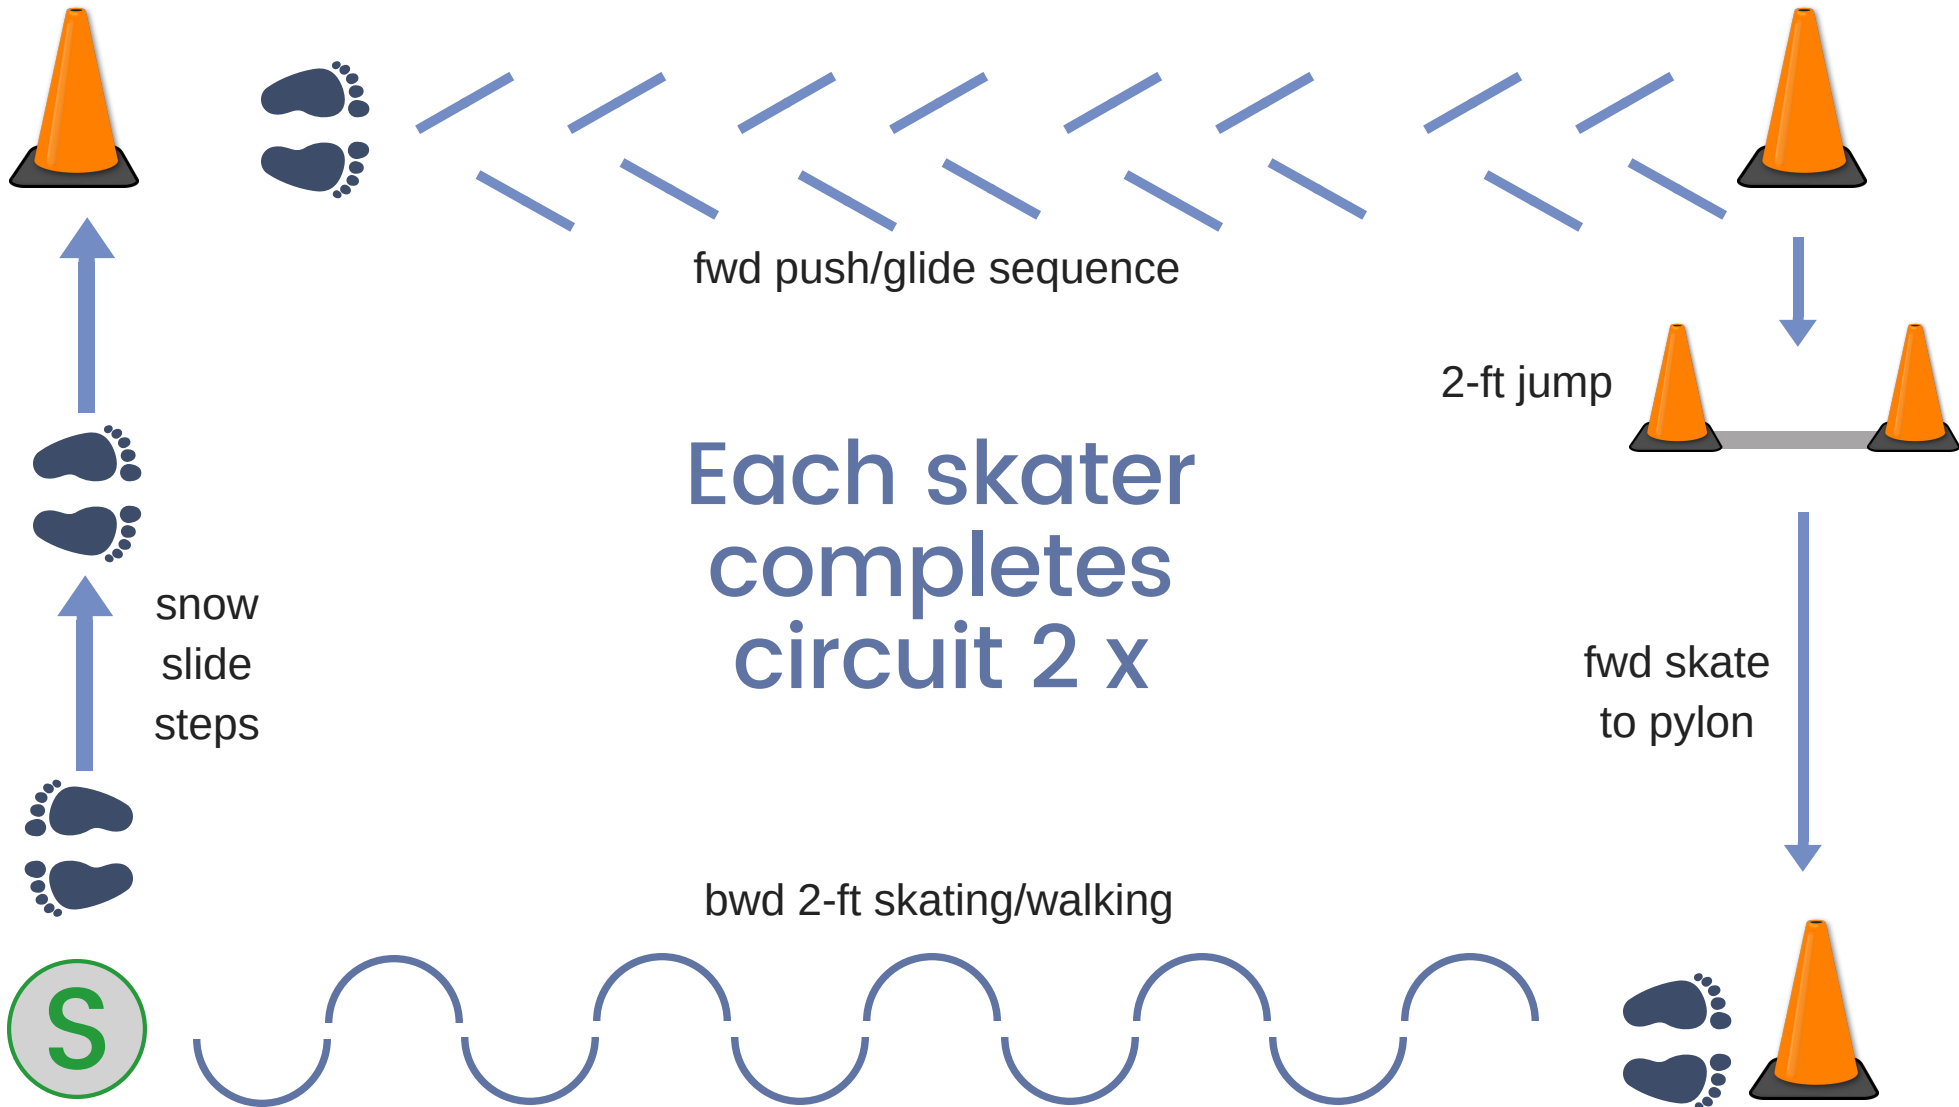

# CANSKATE STAGE 2

Frozen  
Fest

SKATECANADA  
LETHBRIDGE SKATING CLUB

fwd 2-ft sculling

Each skater  
completes  
circuit 2 x

fwd 2-ft turn  
(cw or ccw)

fwd skating  
(push/glide  
sequence)

bwd 2-ft skating/walking