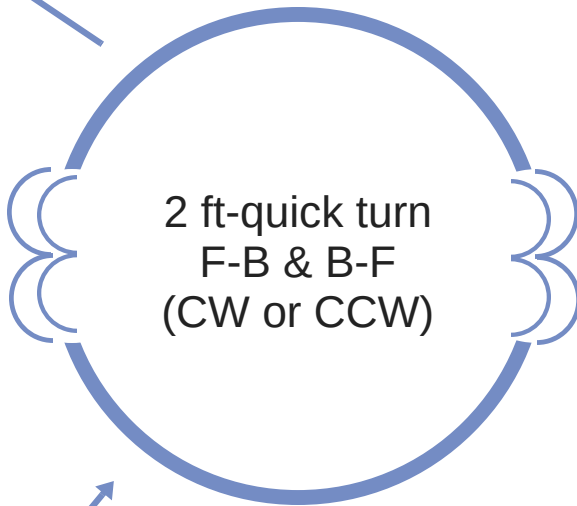

# CANSKATE STAGE 3

Frozen  
Fest

SKATECANADA  
LETHBRIDGE SKATING CLUB

bwd 2-ft sculling

Each skater  
completes  
circuit 2 x

bwd 2-ft jump